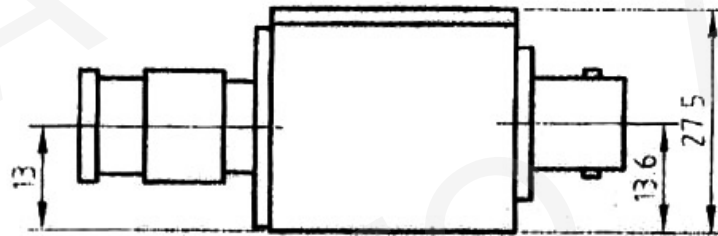

Test report is for reference only.

TEST REPORT
For
JXWBLB-T-BP-70-14-BMF

Technical Specification

Center Frequency(MHz)	70
Pass Band(MHz)	63-77
3dB Bandwidth(MHz)	58-82
Insertion Loss (dB)	1.5 max
Rejection(dB)	20 min@51&94MHz
	35 min@6&193-1000MHz
Pass Band VSWR	1.7:1 max
Connector Input/Output	BNC-Male/Female
Net Weight(Kg)	0.08

Outline Drawing (Size: mm)

Test Results