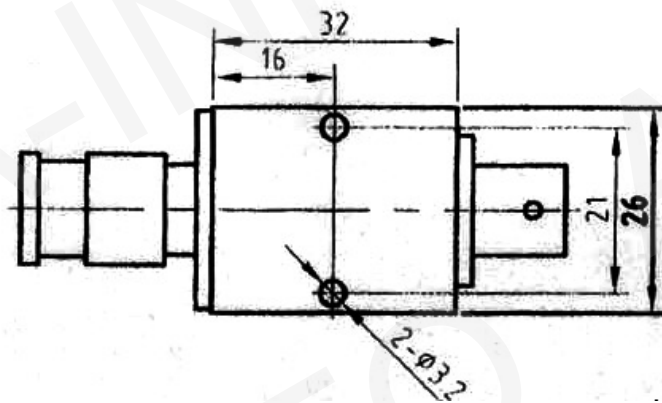

Test report is for reference only.

TEST REPORT
For
JXWBLB-T-BP-70-14-BMF

Technical Specification

Center Frequency(MHz)	70
Pass Band(MHz)	63-77
3dB Bandwidth(MHz)	58-82
Insertion Loss (dB)	1.5 max
Rejection(dB)	20 min@51&94MHz
	35 min@6&193-1000MHz
Pass Band VSWR	1.7:1 max
Connector Input/Output	BNC-Male/Female
Net Weight(Kg)	0.08

Outline Drawing (Size: mm)

Test Results