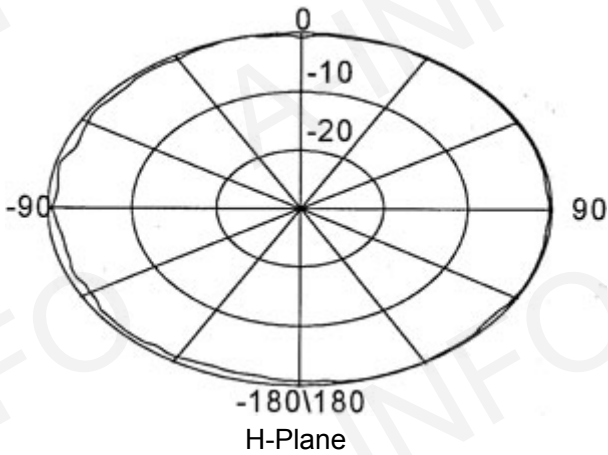

Frequency: 23.0GHz