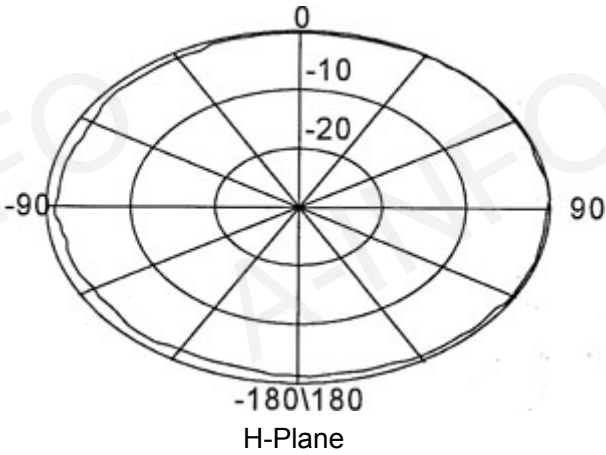

Frequency: 25.0GHz