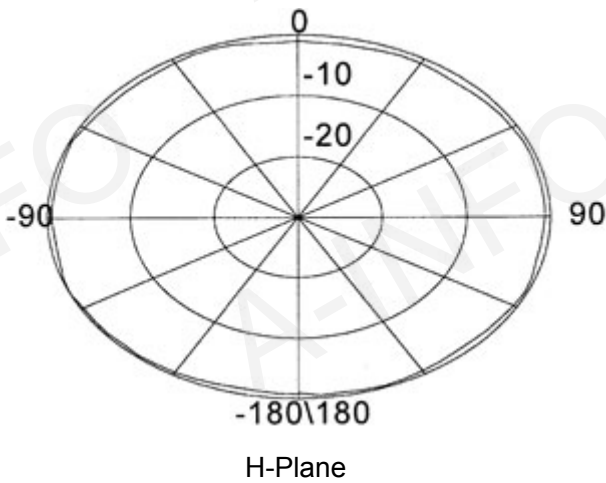

Frequency: 13.0GHz