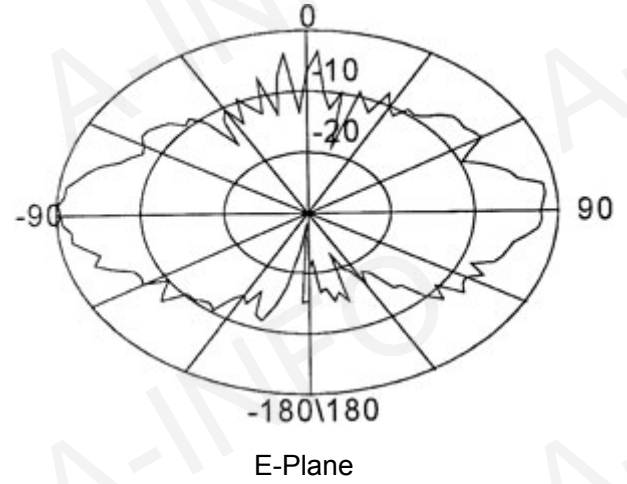

Frequency: 18.5GHz