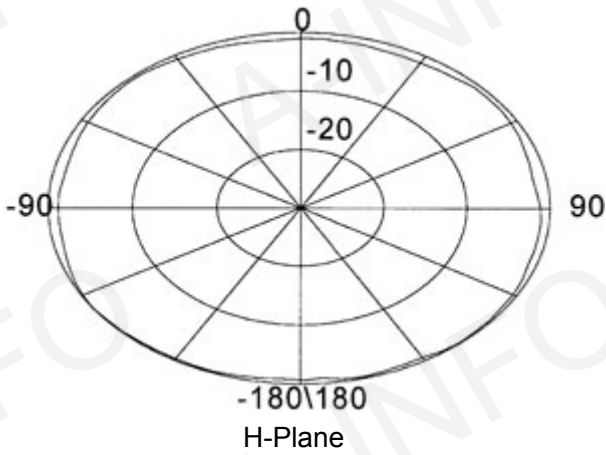

Frequency: 9.5GHz