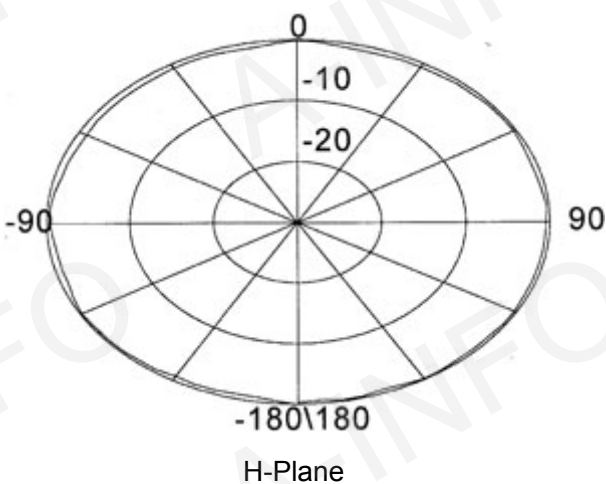

Frequency: 15.0GHz