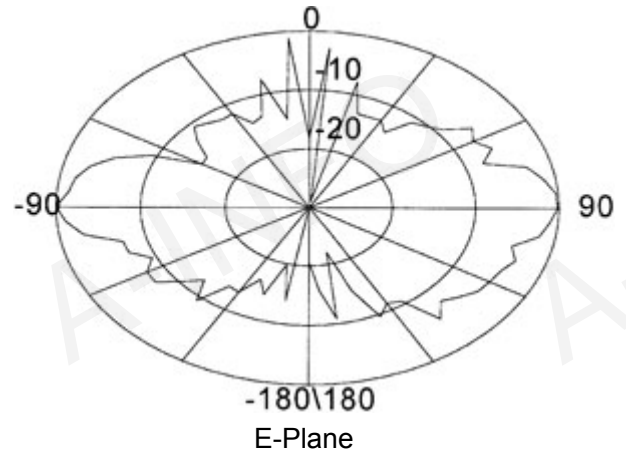

Frequency: 17.50GHz