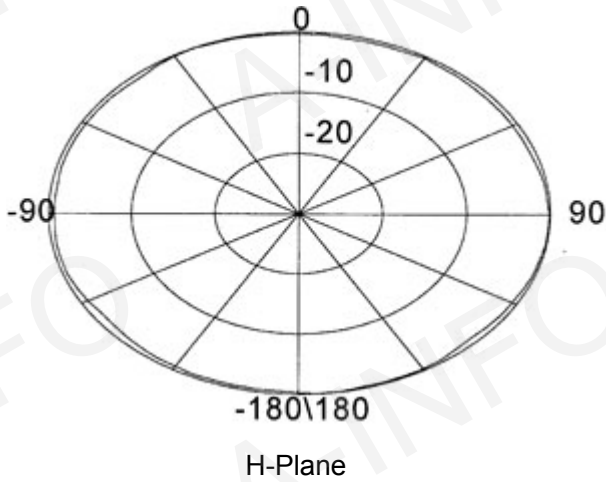

Frequency: 8.0GHz