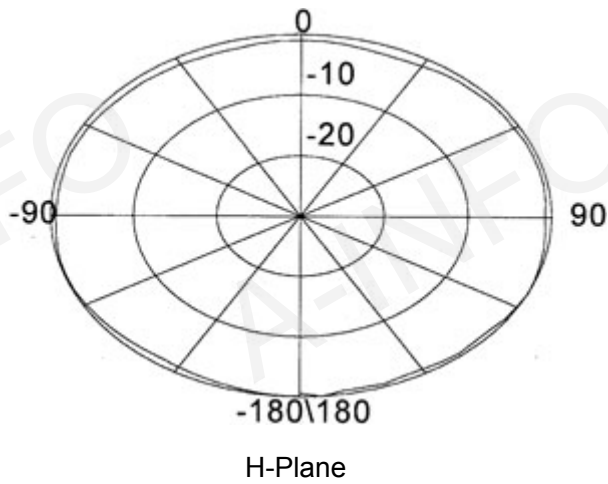

Frequency: 7.0GHz