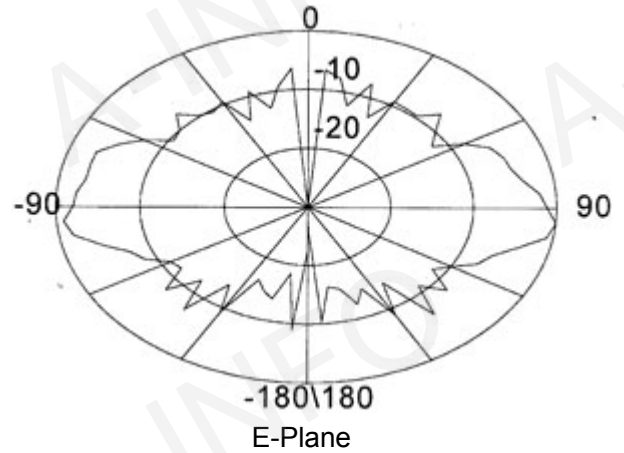

Frequency: 12.5GHz