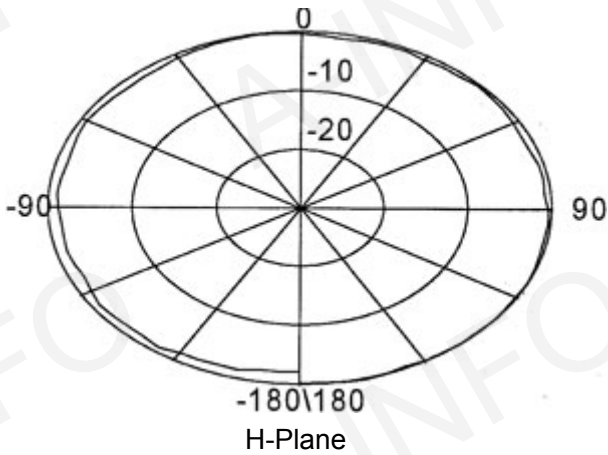

Frequency: 20.0GHz