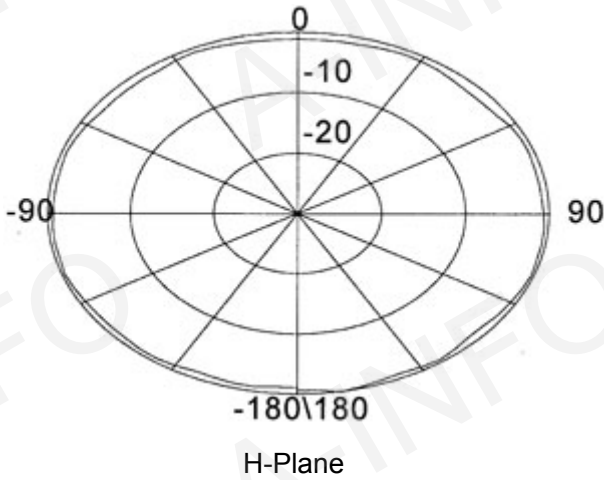

Frequency: 11.0GHz