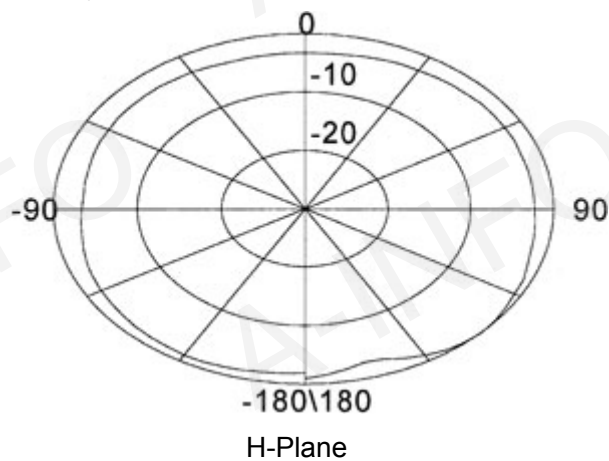

Frequency: 2.5GHz