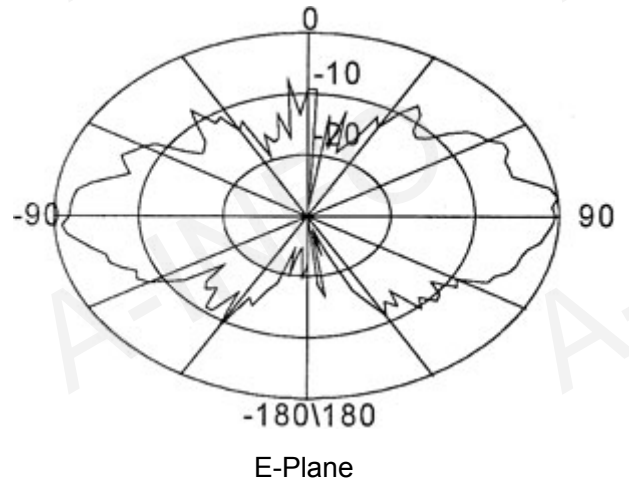

Frequency: 23.5GHz