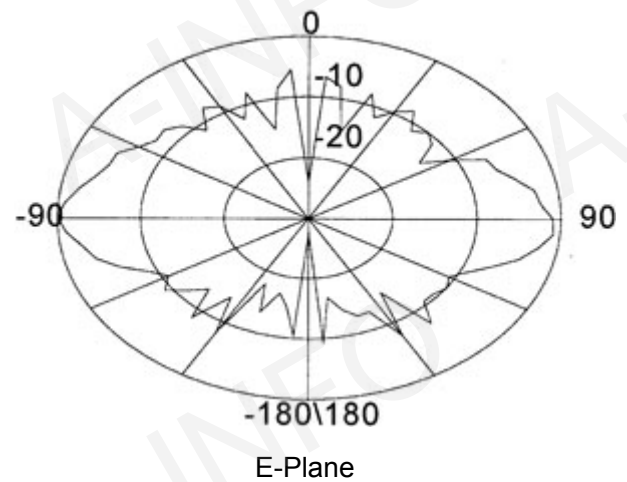

Frequency: 12.0GHz