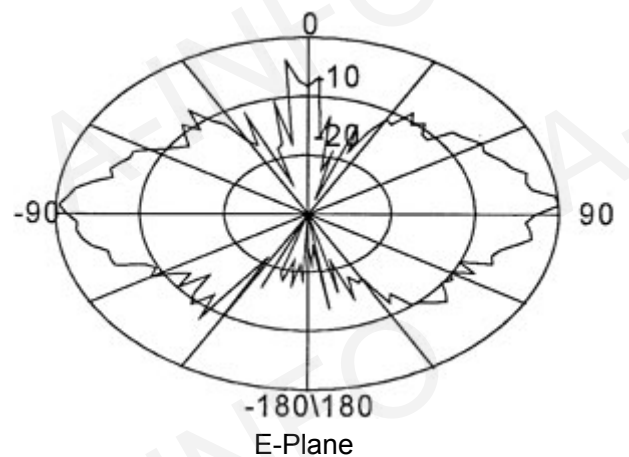

Frequency: 24.0GHz