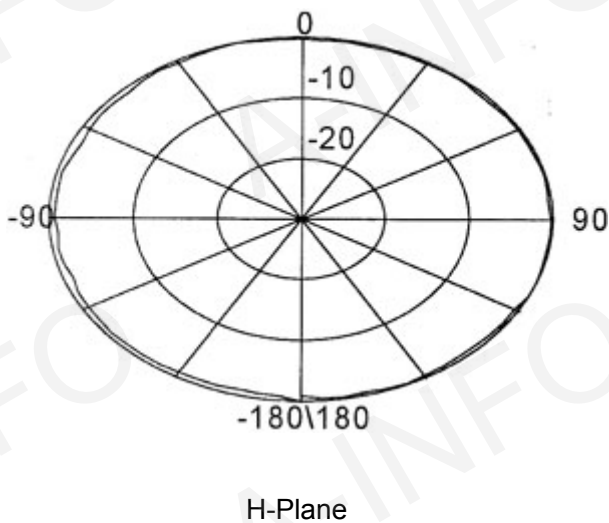

Frequency: 22.5GHz