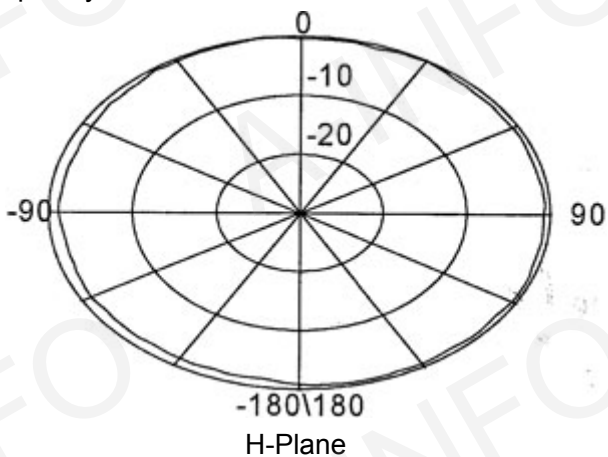

Frequency: 24.0GHz