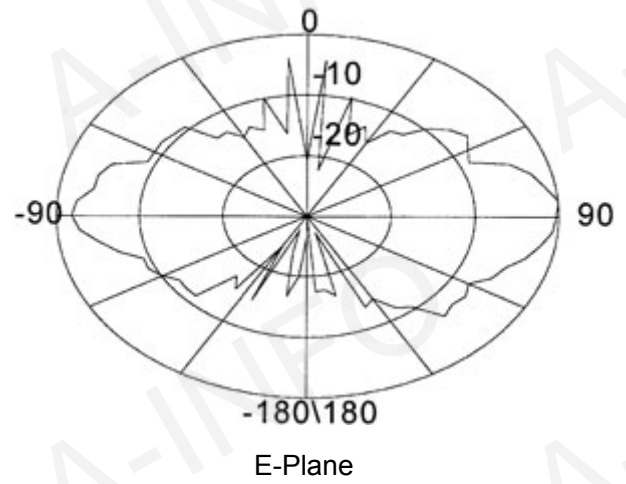

Frequency: 17.0GHz