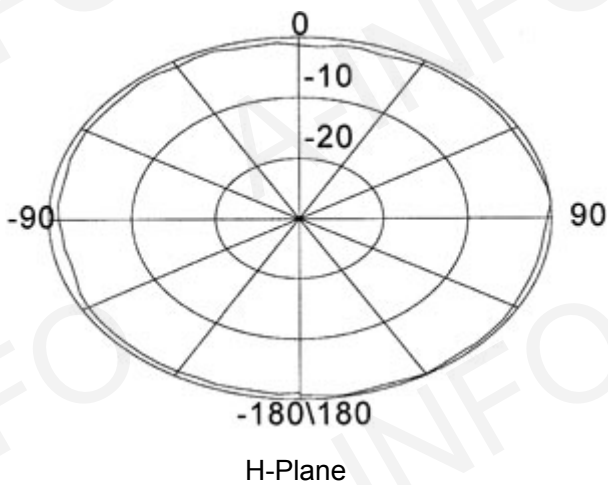

Frequency: 18.0GHz