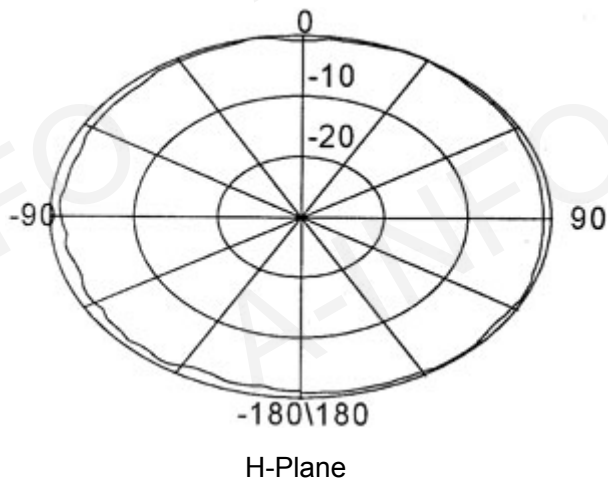

Frequency: 23.5GHz