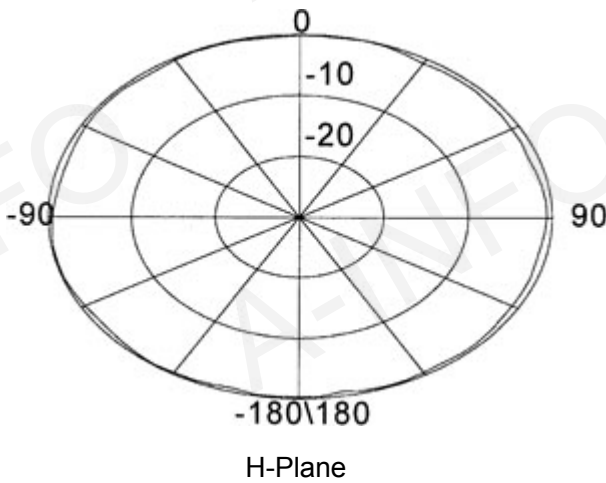

Frequency: 10.0GHz