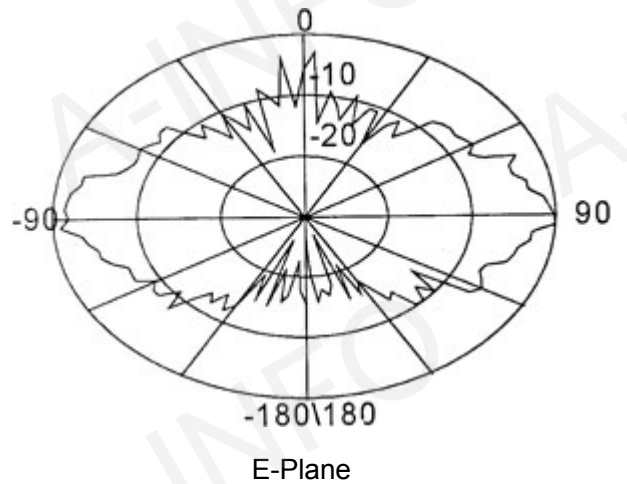

Frequency: 19.5GHz