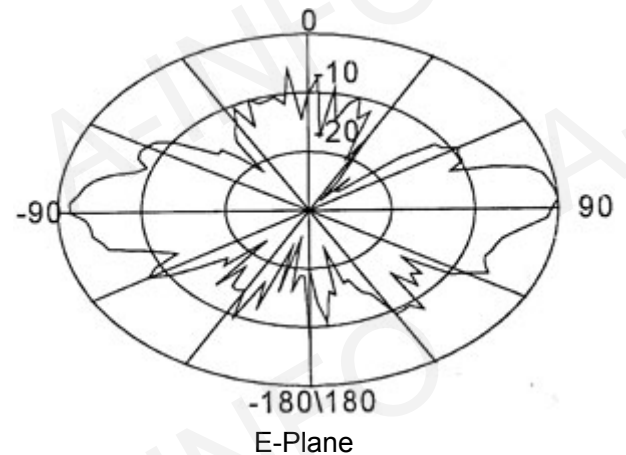

Frequency: 21.0GHz