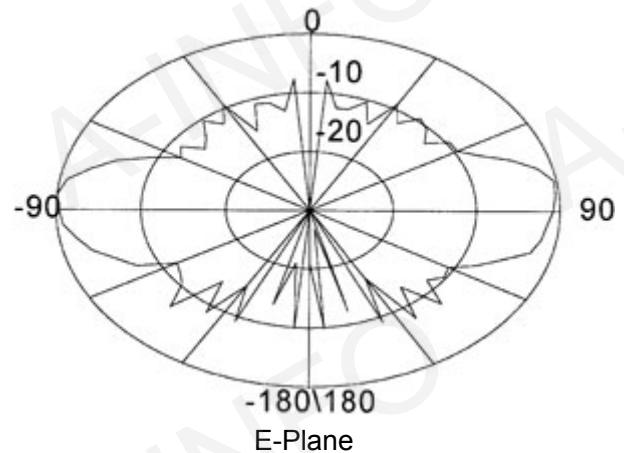

Frequency: 13.5GHz