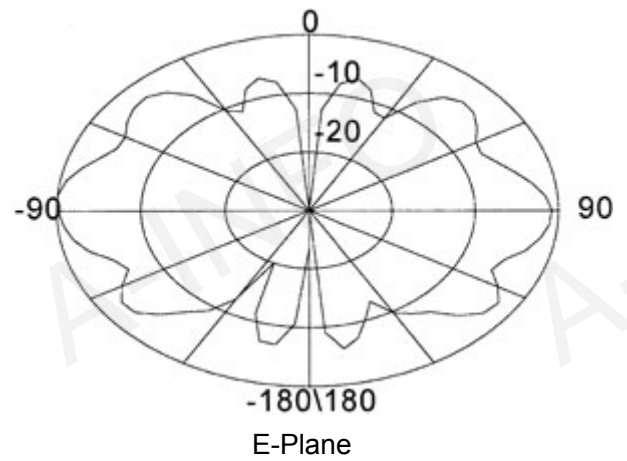

Frequency: 5.5GHz