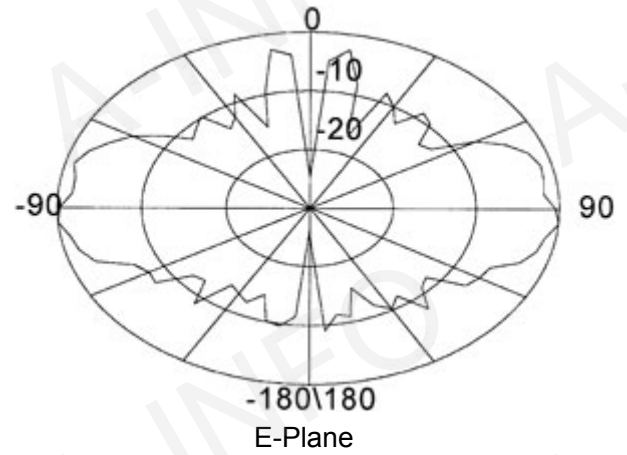

Frequency: 9.5GHz