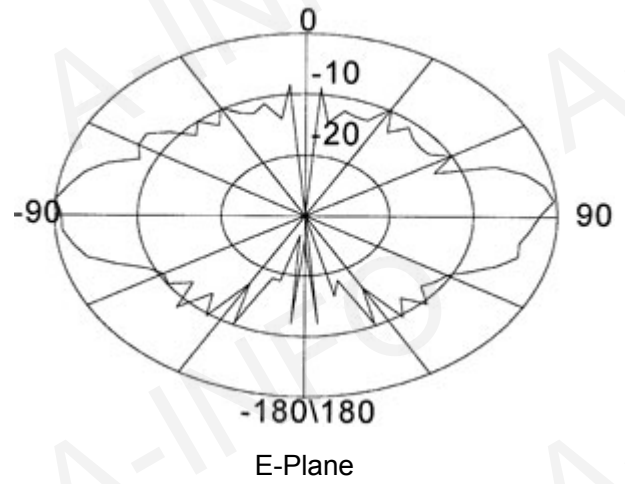

Frequency: 14.0GHz