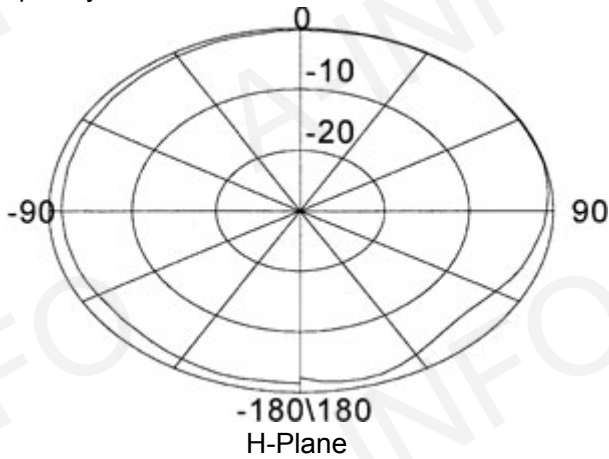

3. Pattern

Frequency: 2.0GHz