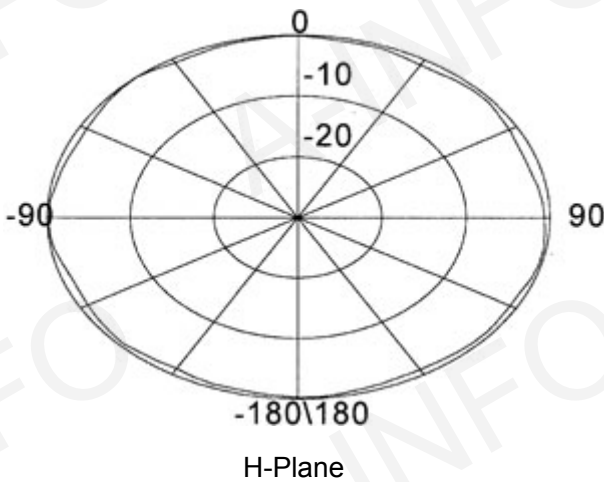

Frequency: 12.0GHz