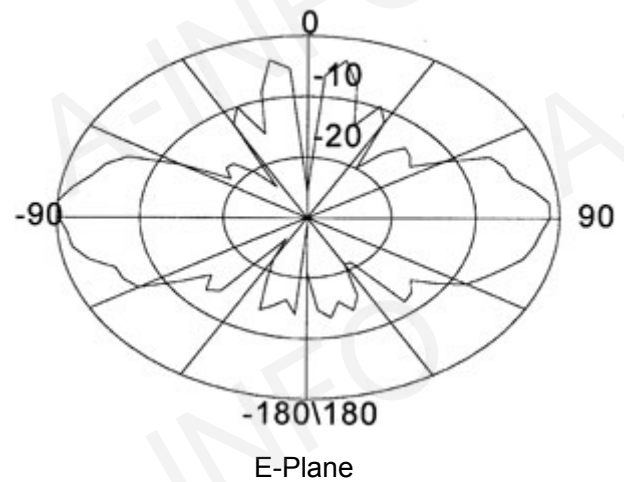

Frequency: 9.0GHz