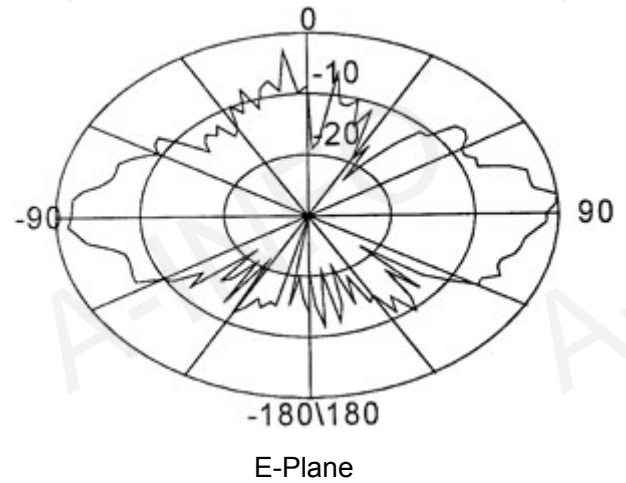

Frequency: 20.5GHz