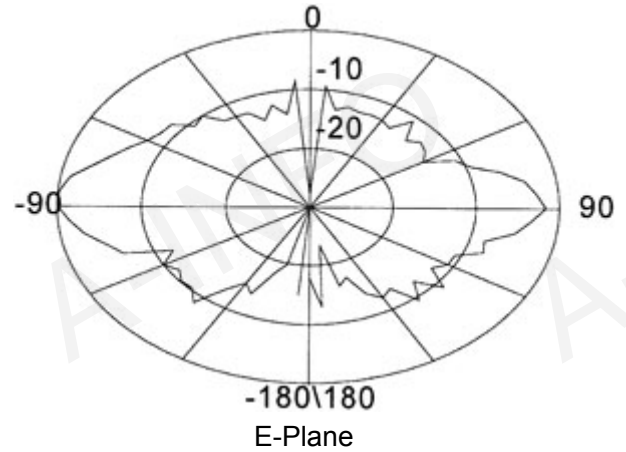

Frequency: 14.5GHz