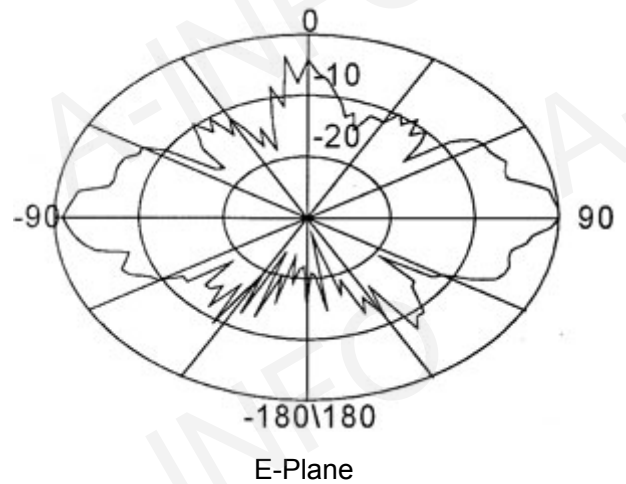

Frequency: 25.5GHz