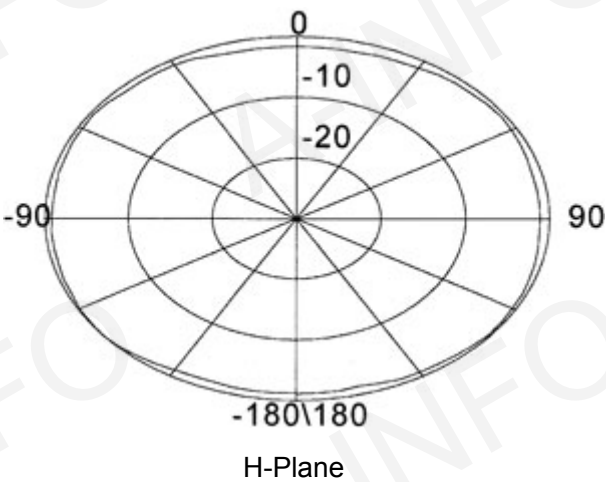

Frequency: 9.0GHz