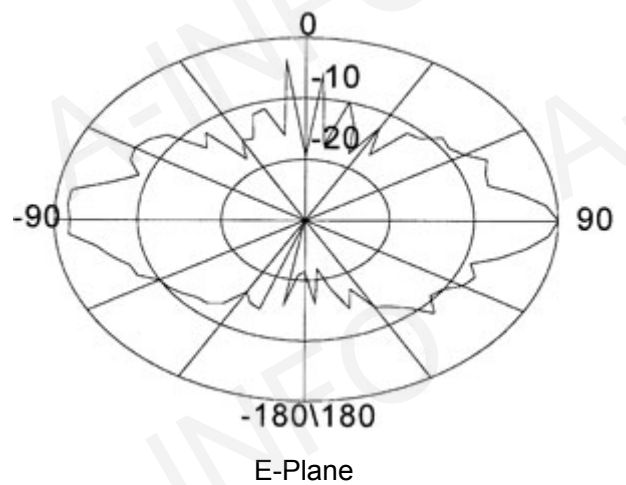

Frequency: 18.0GHz