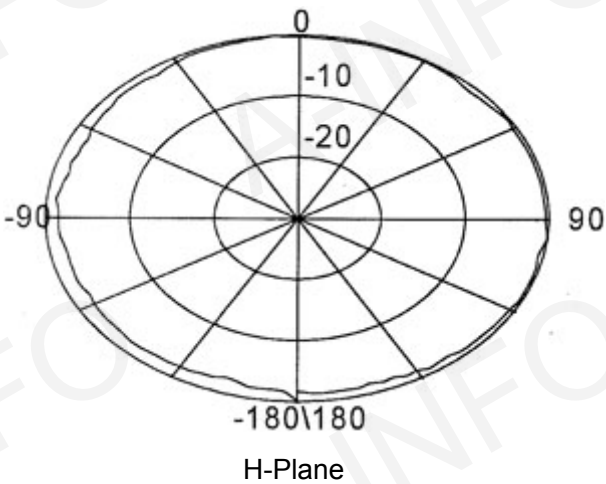

Frequency: 25.5GHz