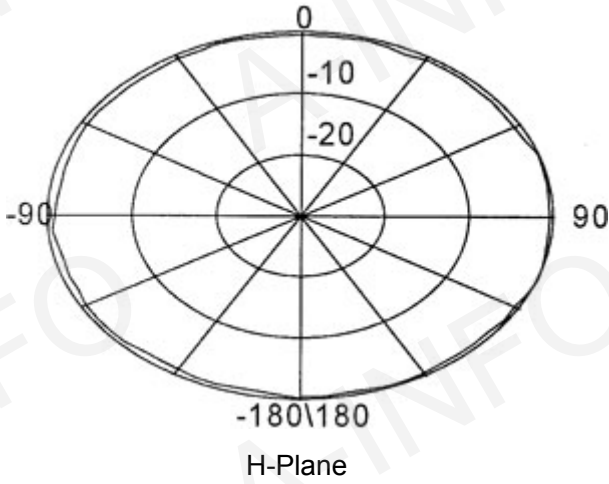

Frequency: 18.5GHz