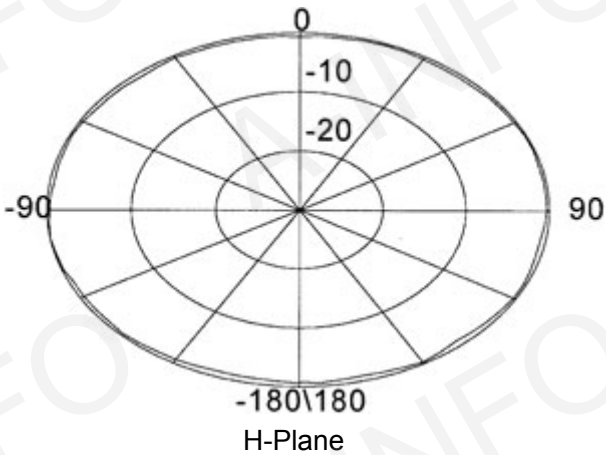

Frequency: 10.5GHz