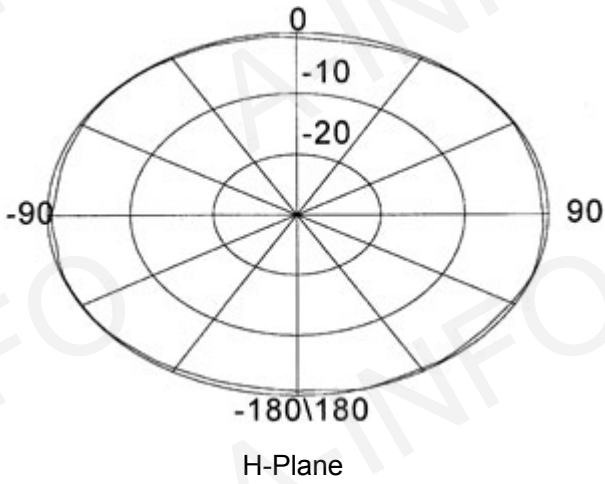

Frequency: 14.0GHz