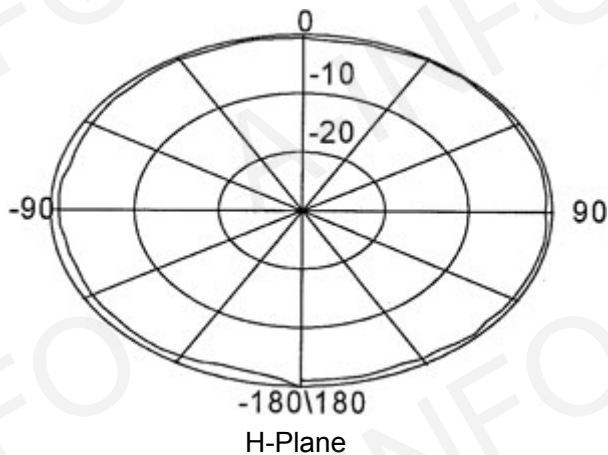

Frequency: 21.0GHz