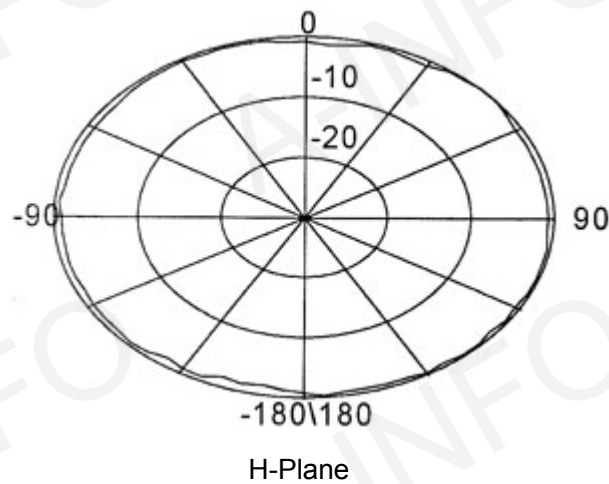

Frequency: 19.5GHz