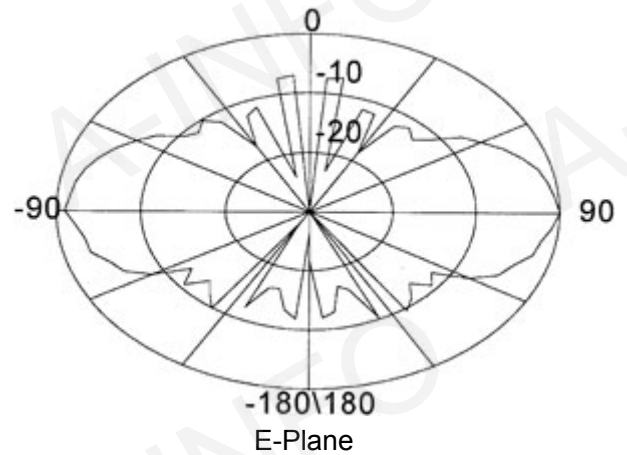

Frequency: 10.5GHz