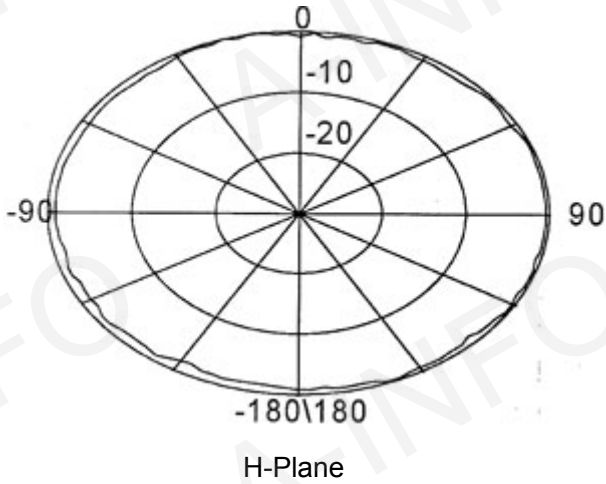

Frequency: 24.5GHz