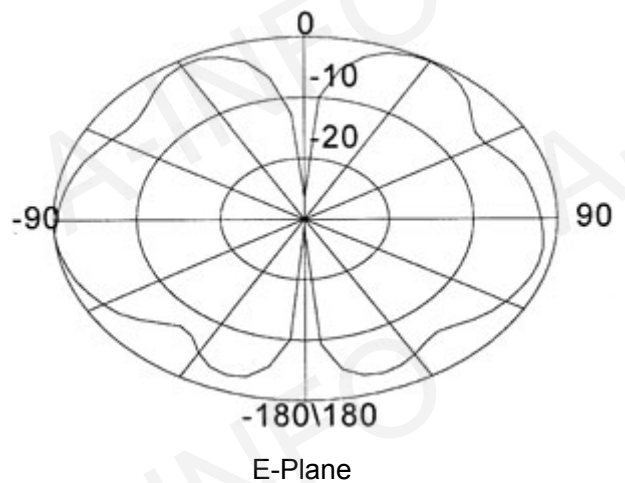

Frequency: 3.0GHz