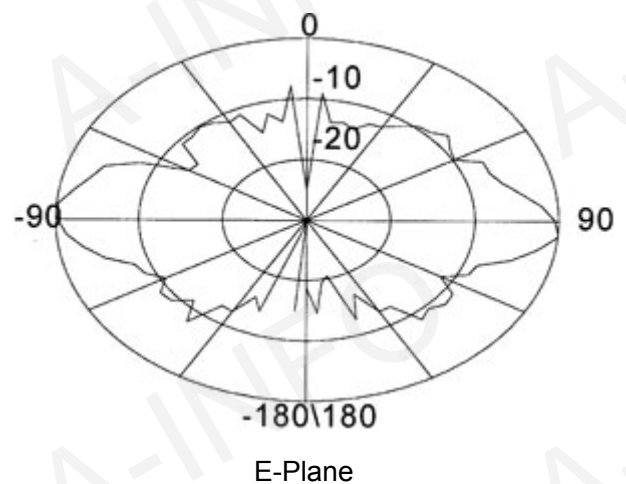

Frequency: 15.0GHz