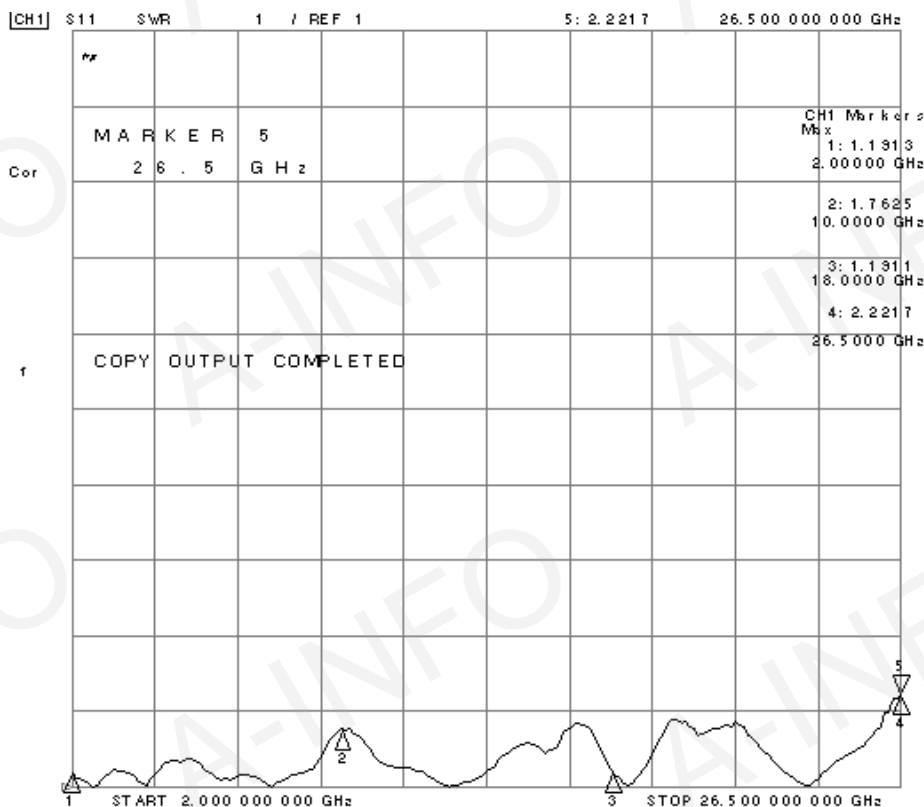

Test Result

1. Gain

2. VSWR