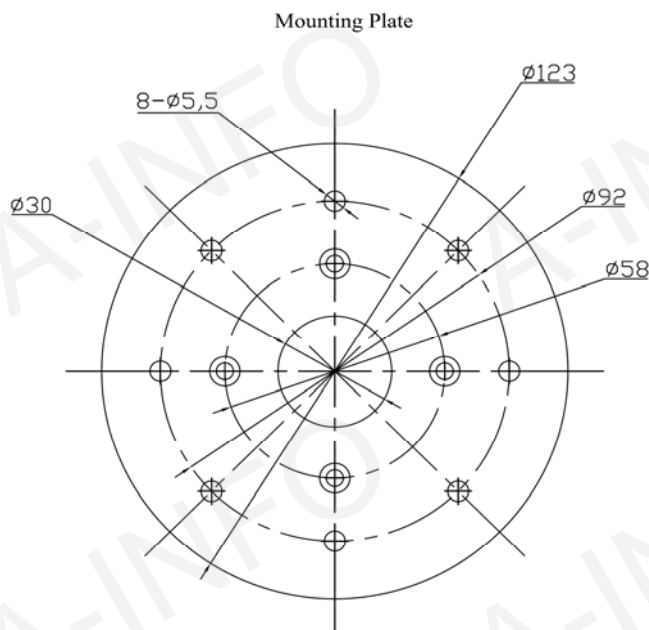

Technical Specification

Polarization	Vertical
Frequency Range(GHz)	2.0 - 26.5
Gain(dB)	0 Typ.
VSWR	2.0:1 Typ.
	2.5:1 Max
Power(W)	50 CW
Connector	SMA-Female
Size(mm)	Φ123x82
Net Weight(Kg)	0.4 Around

Outline Drawing (Size: mm)