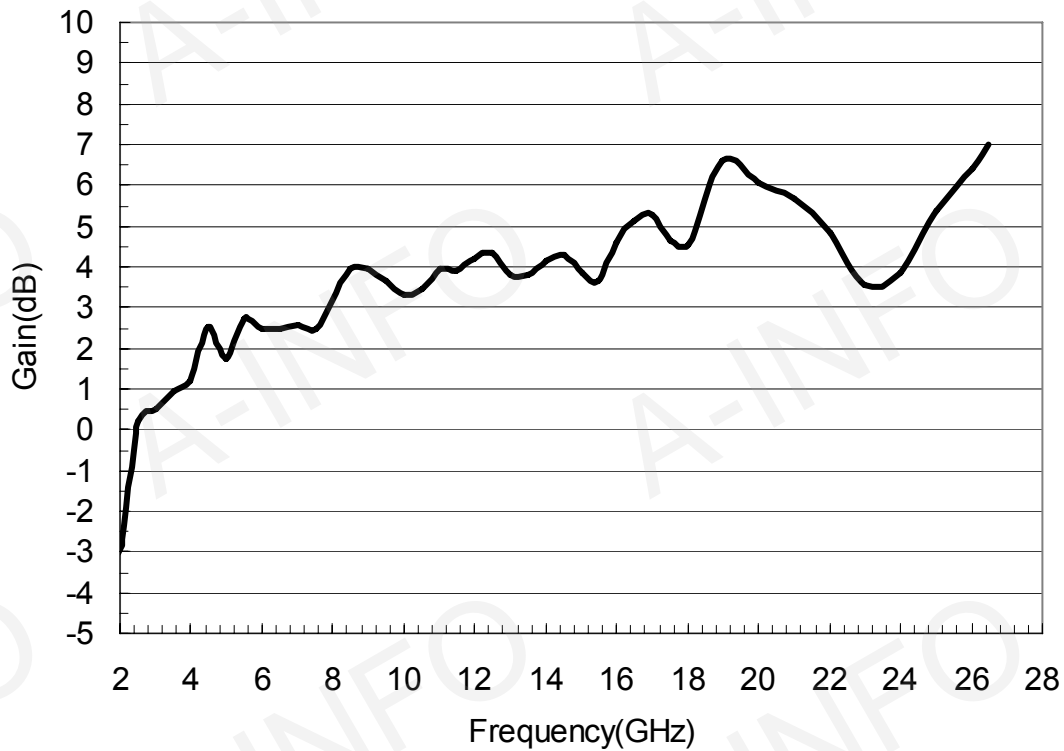

Technical Specification

Polarization	Vertical
Frequency Range(GHz)	2.0 - 26.5
Gain(dB)	0 Typ.
VSWR	2.0:1 Typ.
	2.5:1 Max
Power(W)	50 CW
Connector	SMA-Female
Size(mm)	Φ123x82
Net Weight(Kg)	0.4 Around

Outline Drawing (Size: mm)

Test Result

1. Gain

2. VSWR

3. Pattern

Frequency: 2.0GHz

Frequency: 2.5GHz

Frequency: 3.0GHz

Frequency: 5.0GHz