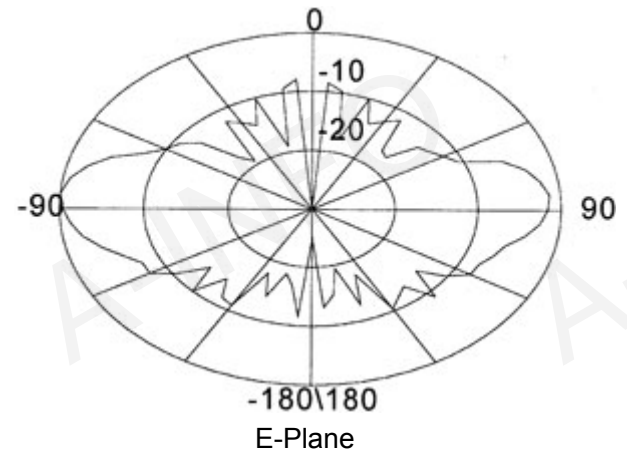

Frequency: 11.5GHz