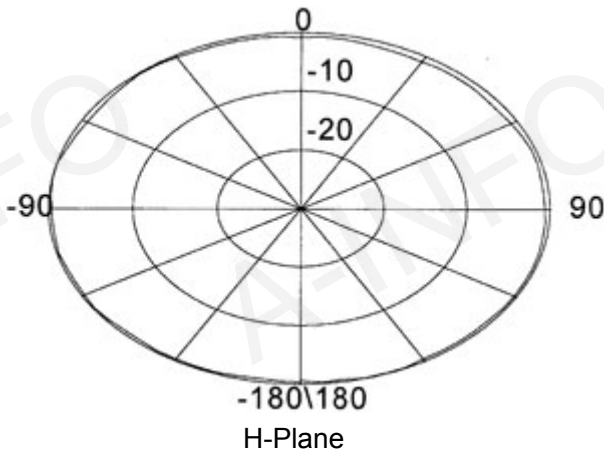

Frequency: 11.5GHz