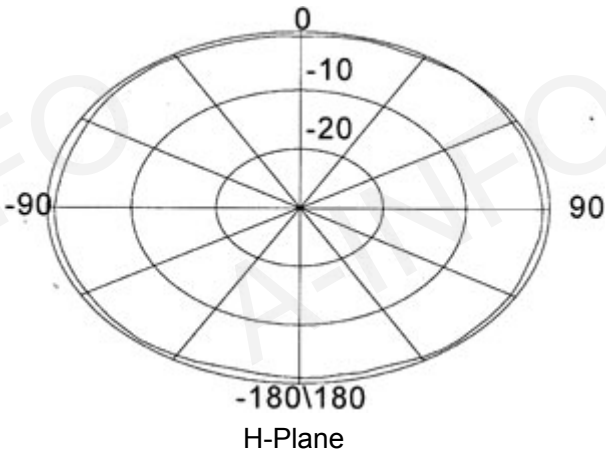

Frequency: 8.5GHz