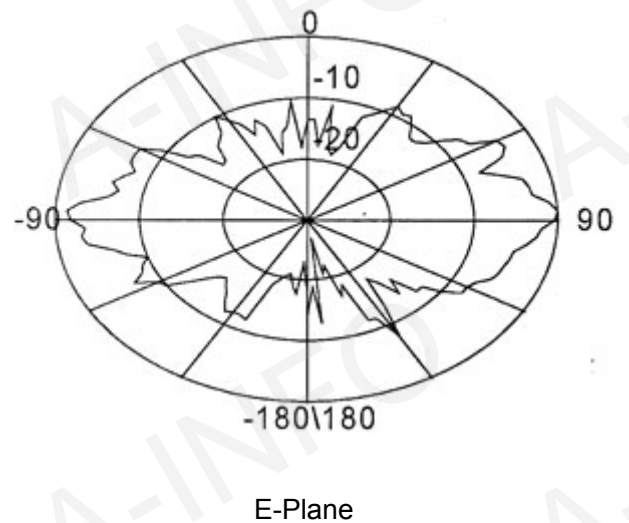

Frequency: 22.5GHz