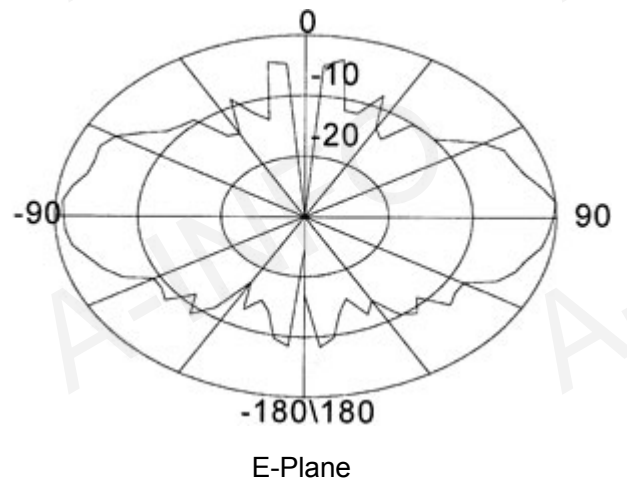

Frequency: 10.0GHz