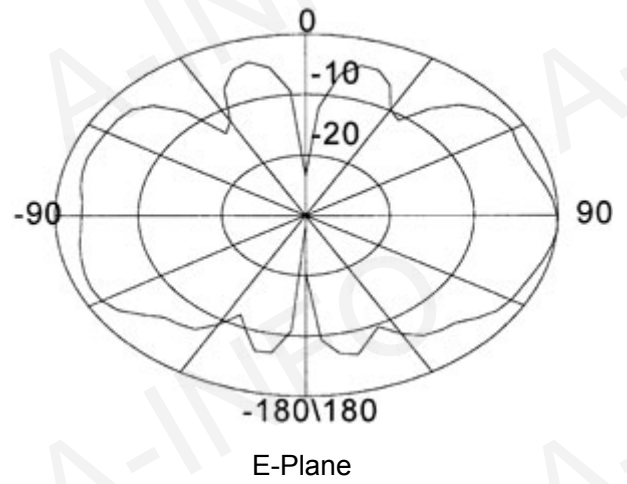

Frequency: 5.0GHz