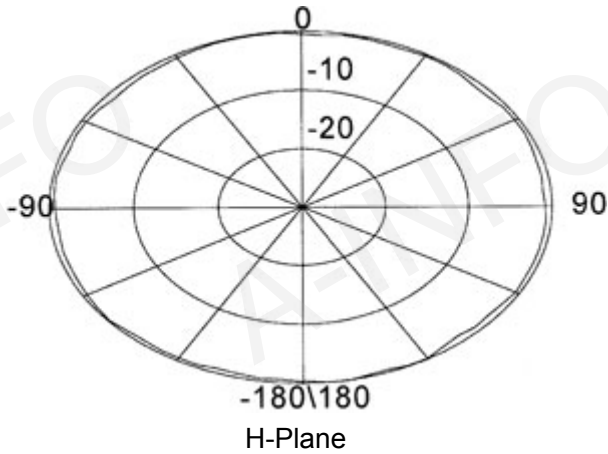

Frequency: 17.50GHz