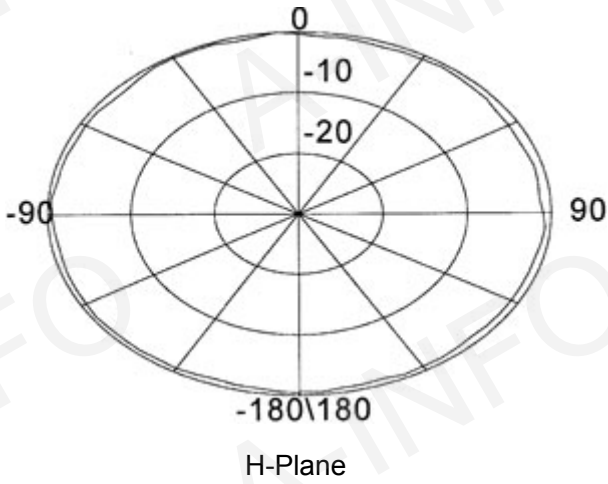

Frequency: 17.0GHz