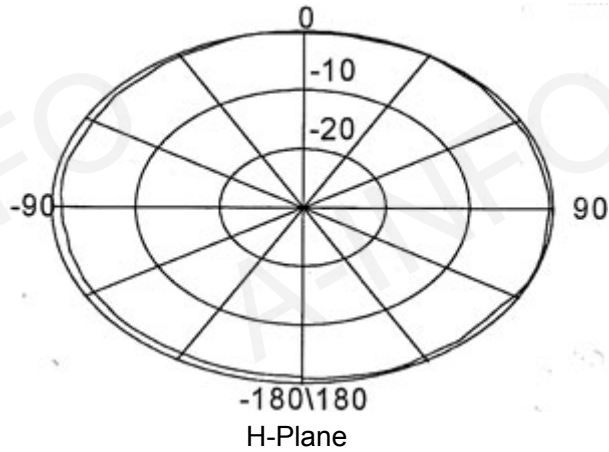

Frequency: 22.0GHz