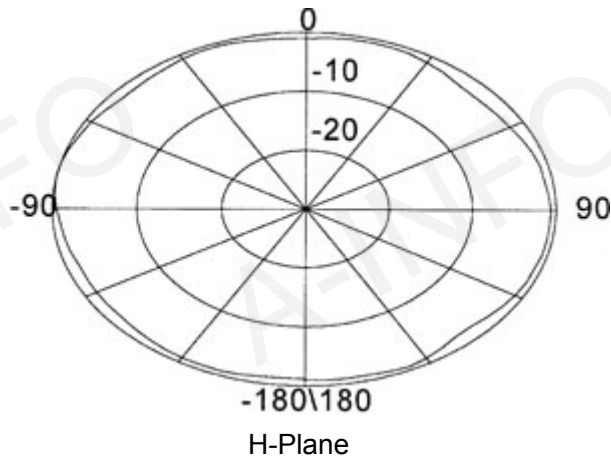

Frequency: 5.5GHz