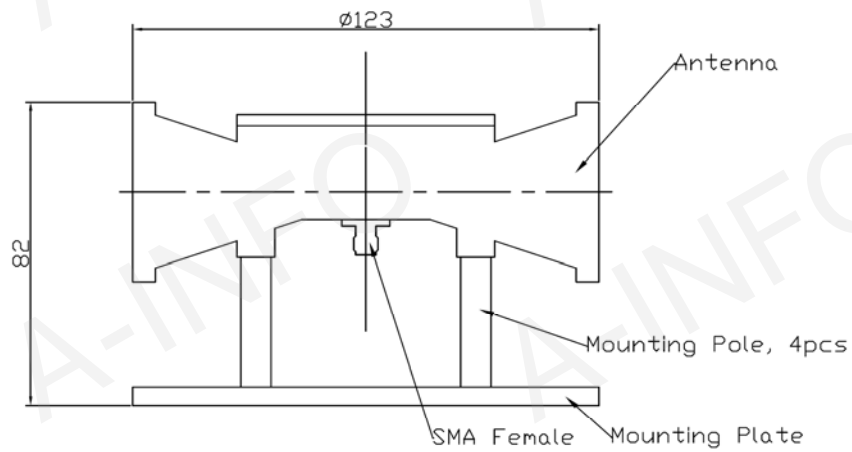

Technical Specification

Polarization	Vertical
Frequency Range(GHz)	2.0 - 26.5
Gain(dB)	0 Typ.
VSWR	2.0:1 Typ.
	2.5:1 Max
Power(W)	50 CW
Connector	SMA-Female
Size(mm)	Φ123x82
Net Weight(Kg)	0.4 Around

Outline Drawing (Size: mm)