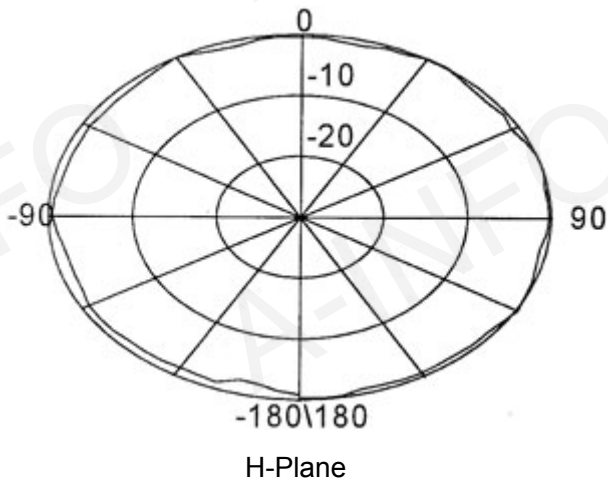

Frequency: 20.5GHz