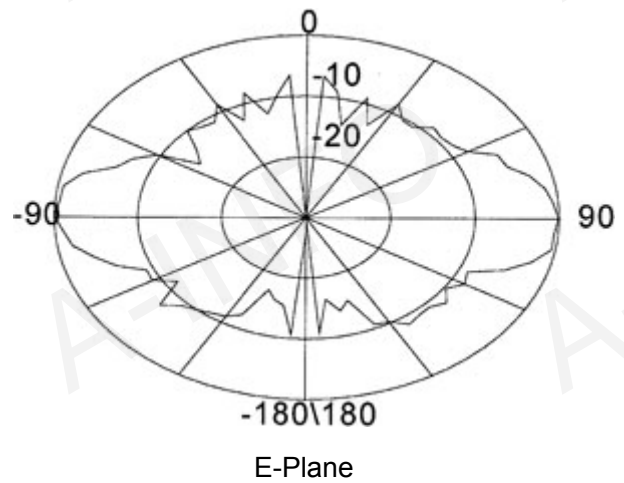

Frequency: 13.0GHz