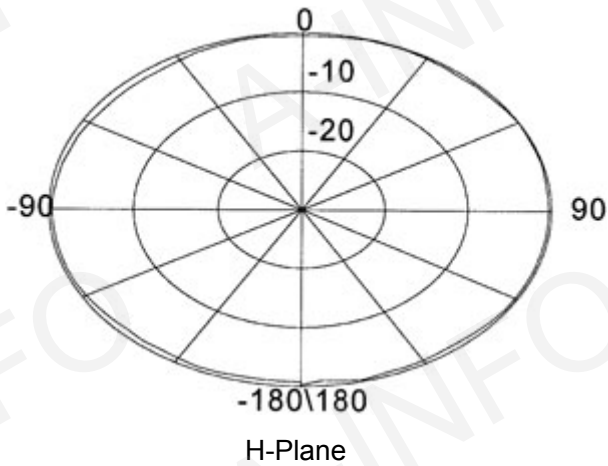

Frequency: 6.5GHz