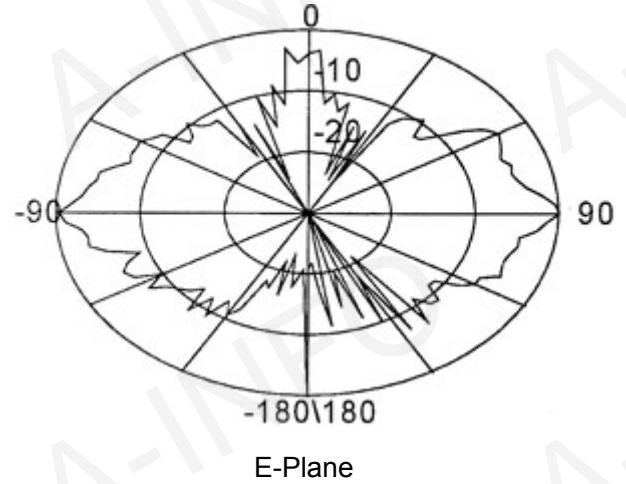

Frequency: 24.5GHz