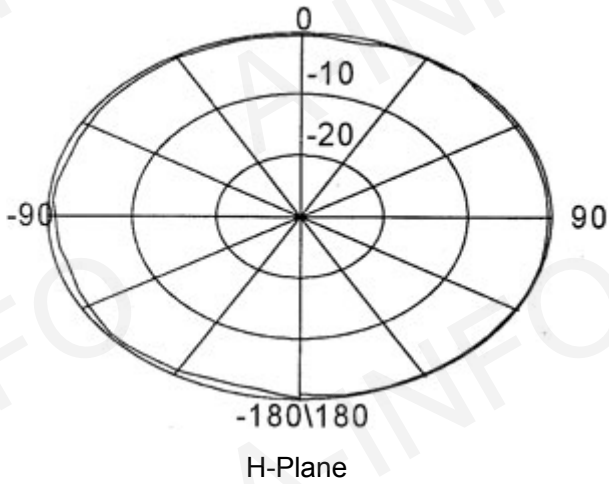

Frequency: 21.5GHz