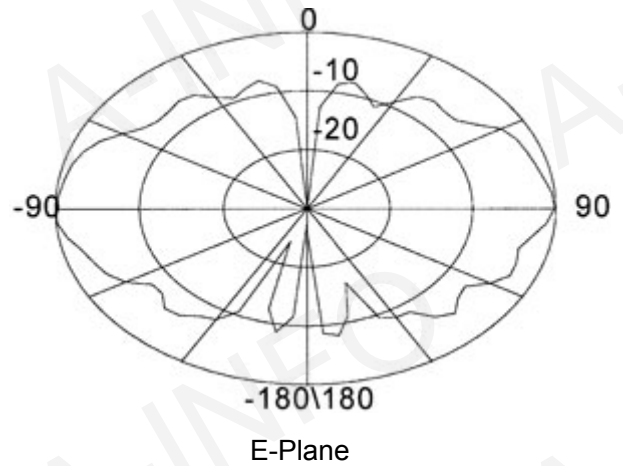

Frequency: 6.5GHz