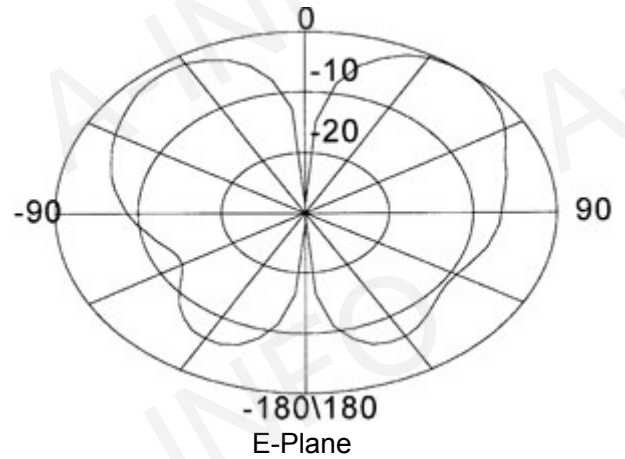

3. Pattern

Frequency: 2.0GHz