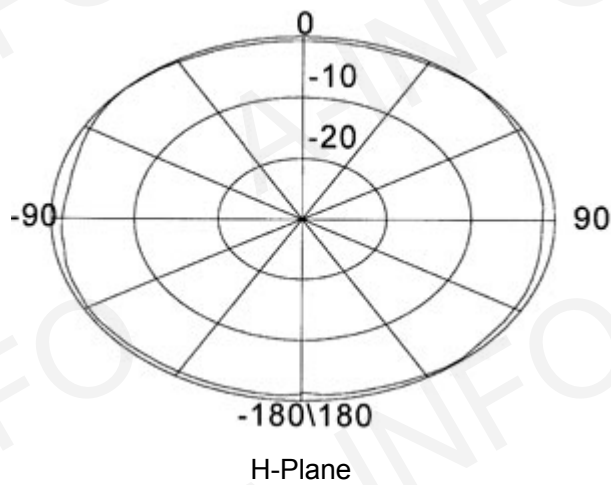

Frequency: 6.0GHz