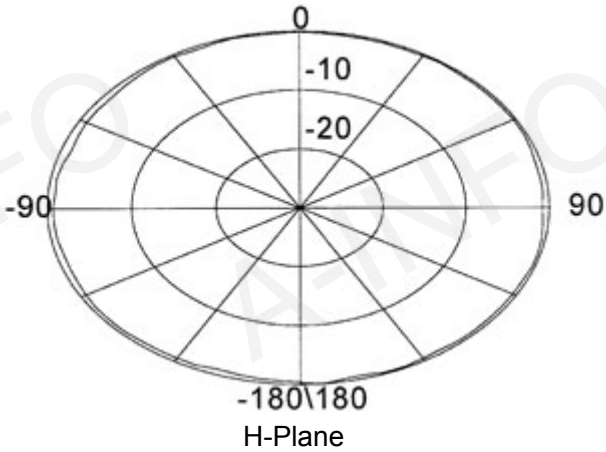

Frequency: 14.5GHz