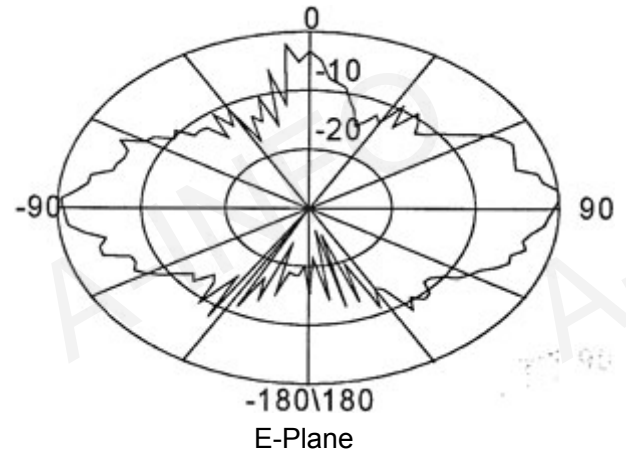

Frequency: 25.0GHz