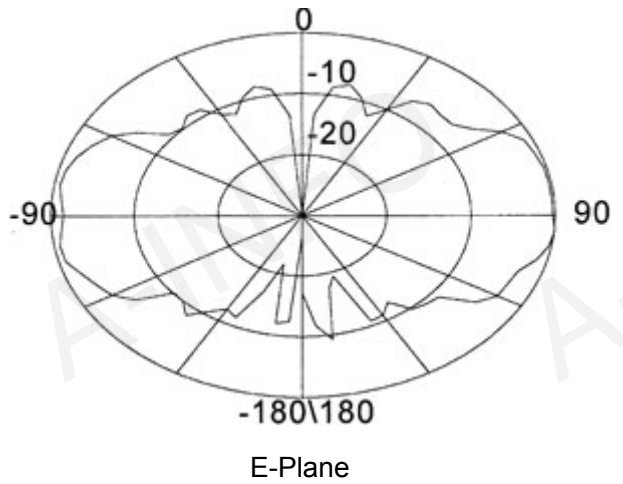

Frequency: 7.0GHz