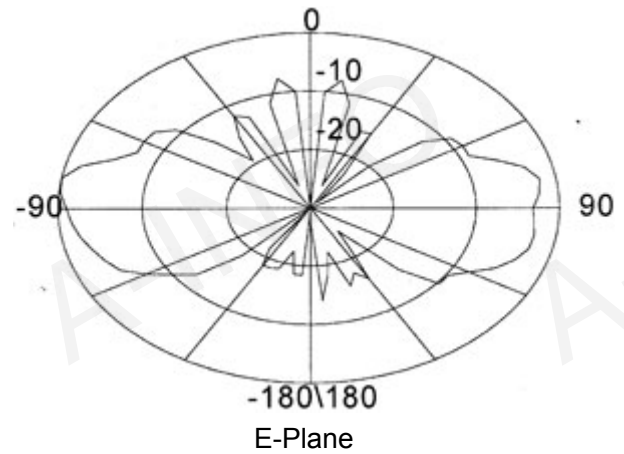

Frequency: 8.5GHz