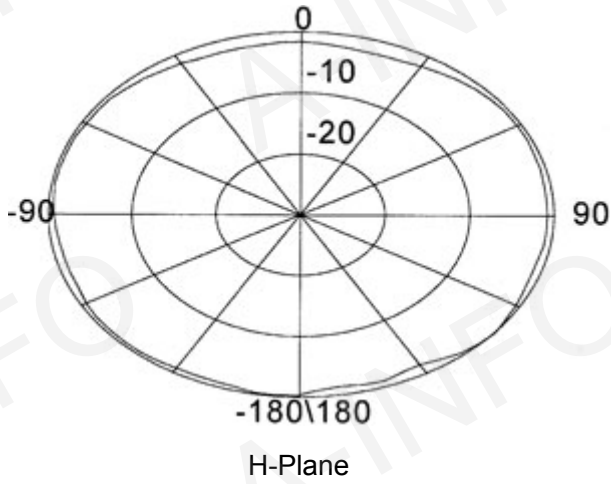

Frequency: 5.0GHz