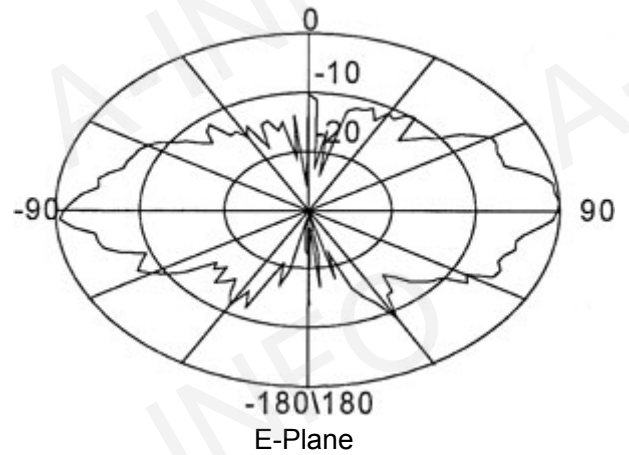

Frequency: 23.0GHz