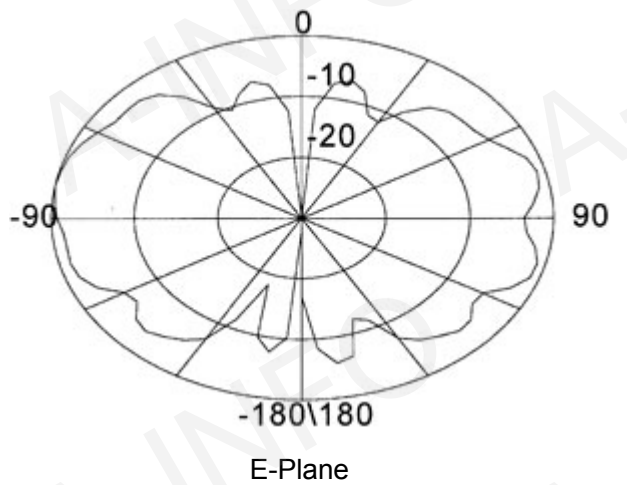

Frequency: 6.0GHz