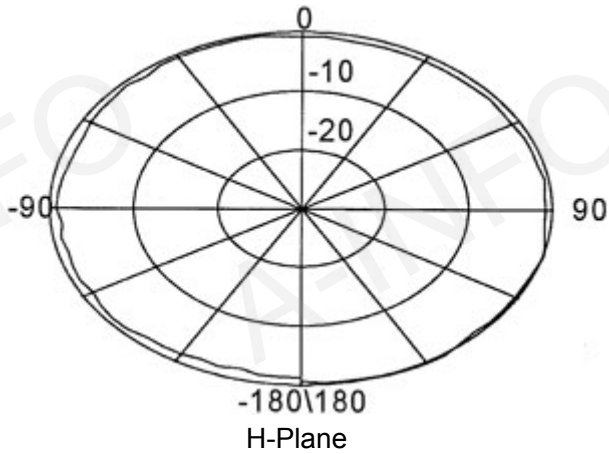

Frequency: 19.0GHz