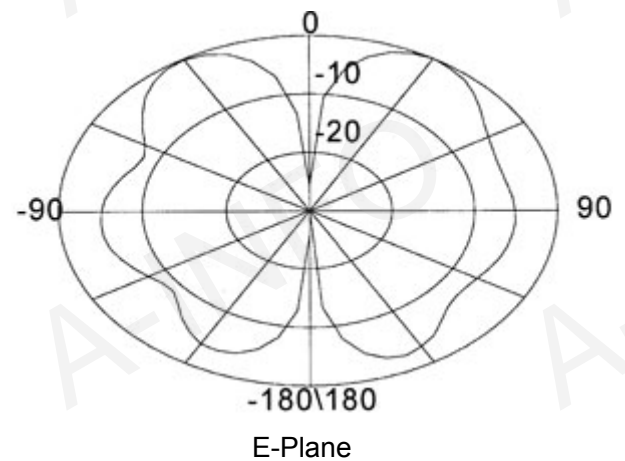

Frequency: 2.5GHz