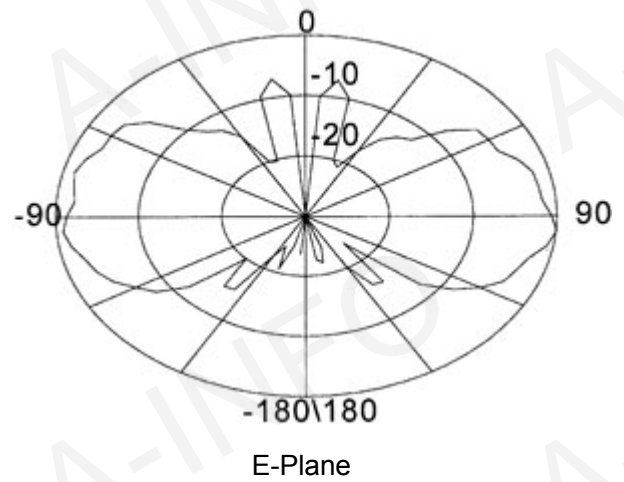

Frequency: 8.0GHz