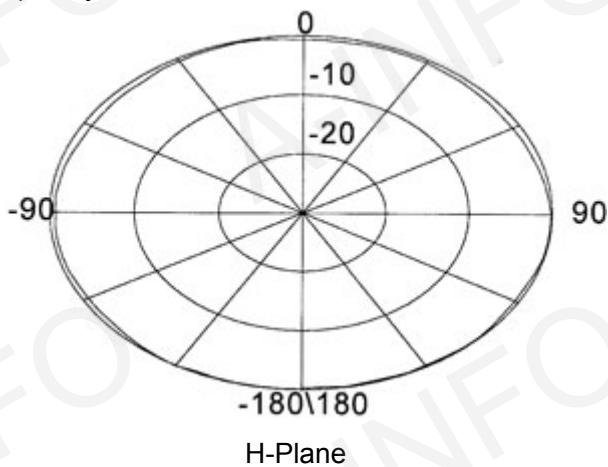

Frequency: 7.5GHz