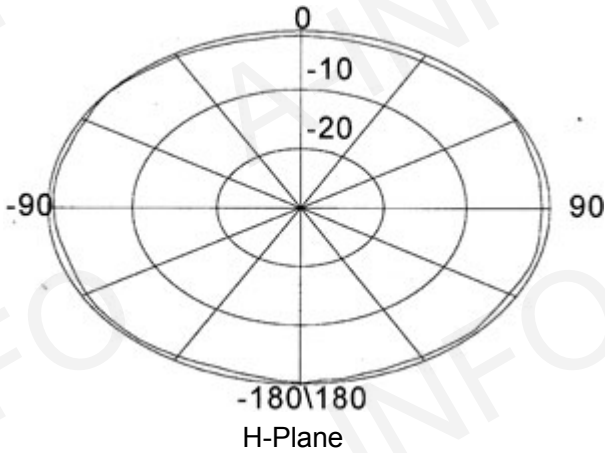

Frequency: 12.5GHz