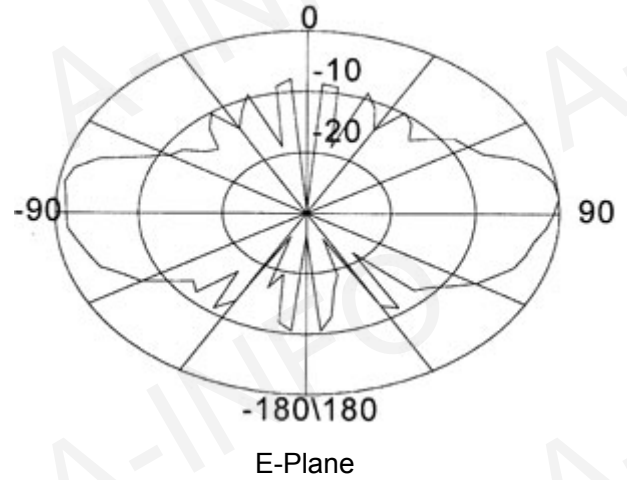

Frequency: 11.0GHz