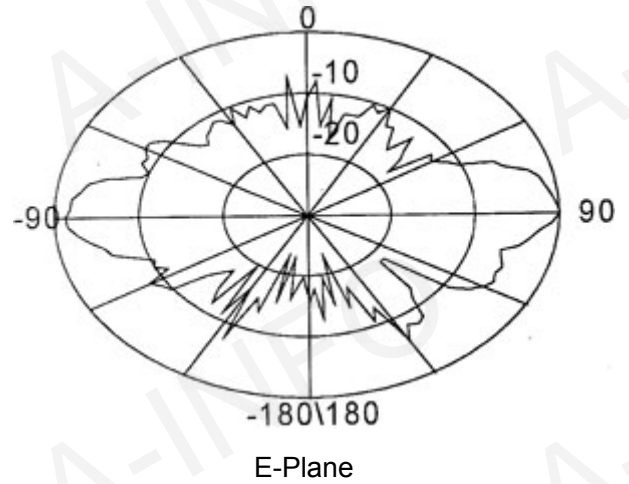

Frequency: 21.5GHz