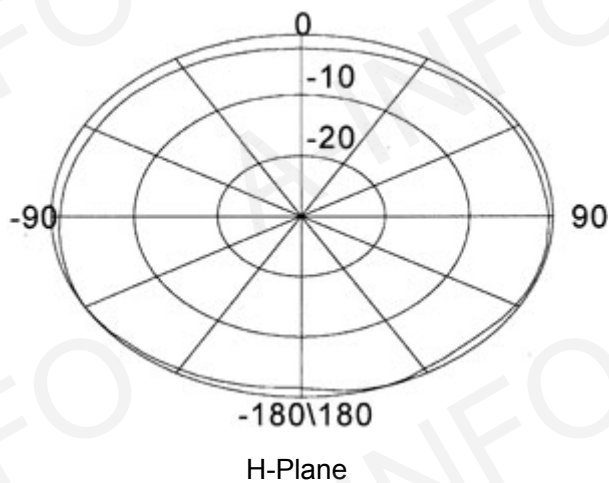

Frequency: 3.0GHz