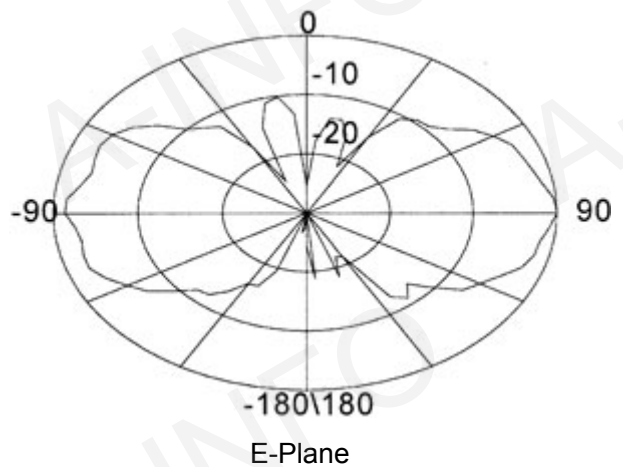

Frequency: 7.5GHz