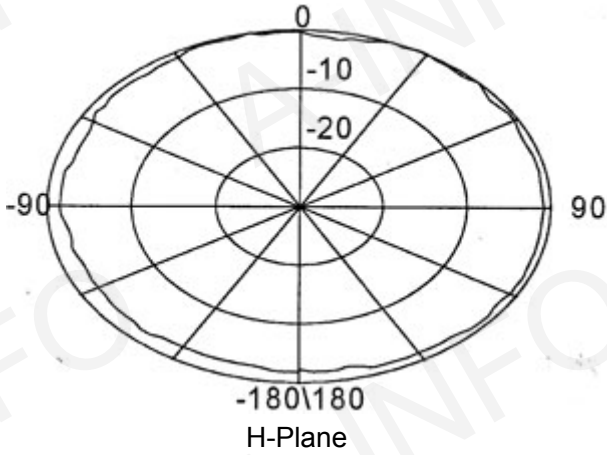

Frequency: 26.0GHz