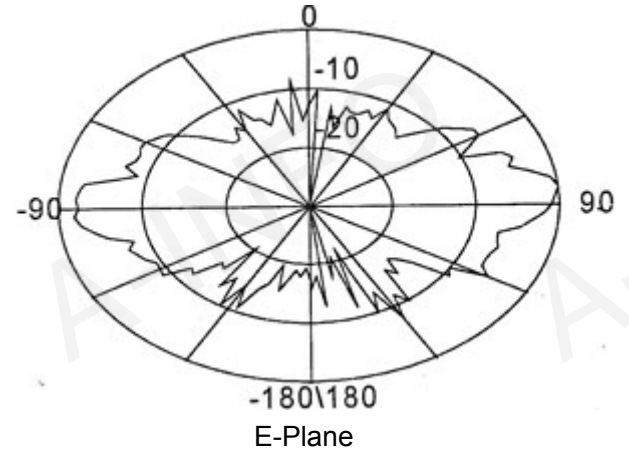

Frequency: 22.0GHz