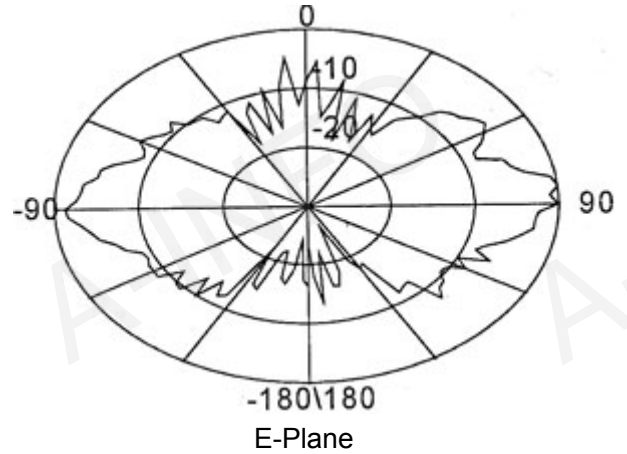

Frequency: 19.0GHz