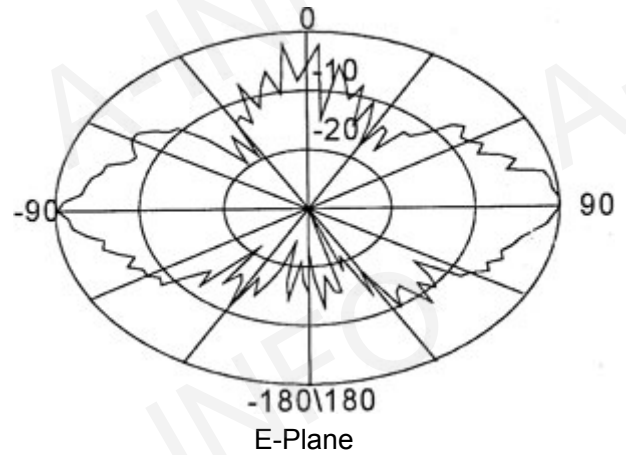

Frequency: 20.0GHz