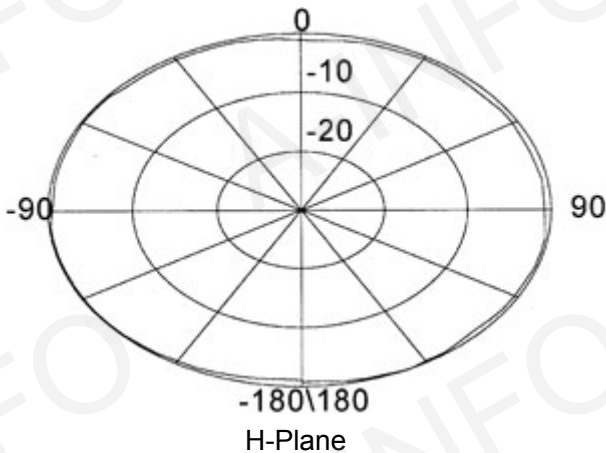

Frequency: 13.5GHz