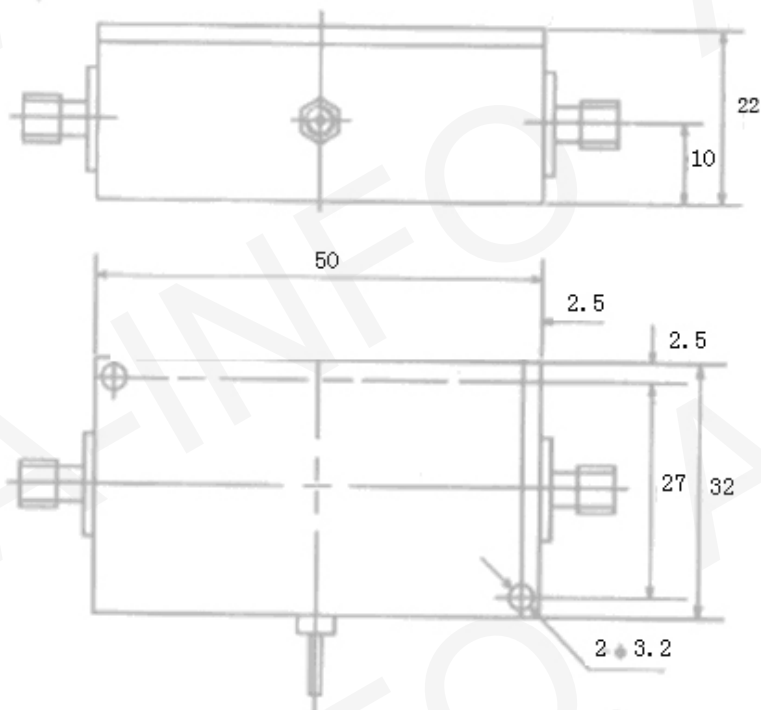

Test report is for reference only.

**TEST REPORT**  
for  
**JXWBLA-T-800-1000-35-1**

## Technical Specification

<b>Frequency Range(GHz)</b>	0.8-1
<b>Gain (Fixed)(dB)</b>	35
<b>Noise Figure(dB)</b>	1.2 Typ.
<b>Pout @ 1 dB(dBm)</b>	13 min
<b>VSWR</b>	1.8:1 Typ.
<b>Power Supply</b>	+12
<b>Input Connector</b>	SMA-Female
<b>Output Connector</b>	SMA-Female
<b>Size(mm)</b>	50 x 32 x 22

## Outline Drawing

Test Results