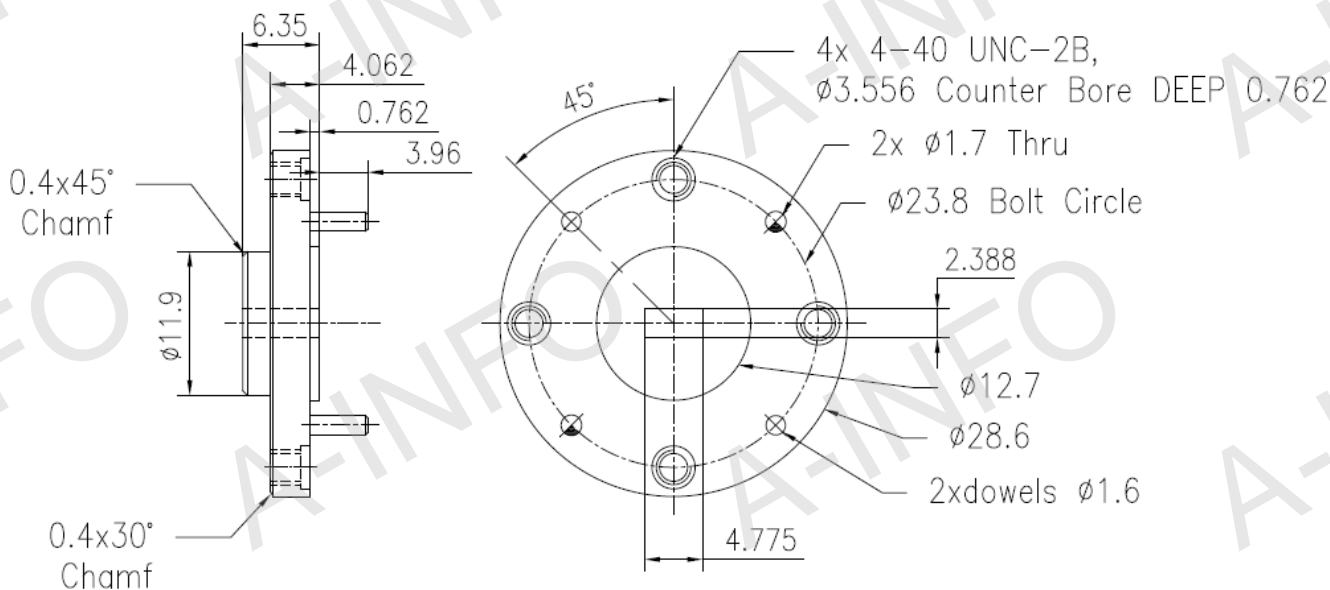

Frequency Range(GHz)	40.0-60.0
Waveguide	WR19
Attenuation(dB)	10
Attenuation Accuracy(dB)	±1.3 Max.
Attenuation Sensitivity(dB)	±0.9 Max.
VSWR	1.15 Max.
Average Power(W)	0.6 CW
Peak Power(KW)	0.3
Flange	FUGP500 (UG-383/U modified)
Material	Cu
Net Weight(Kg)	0.64 Around

Outline Drawing (Size: mm)

AINFO Inc.

Page 1 of 2

China(Beijing):
China(Chengdu):
USA :

Tel: (+86) 10-6266-7326,
Tel: (+86) 28-8519-2786,
Tel: (+1) 949-346-7326,

(+86) 10-6266-7327
(+86) 28-8519-3044
(+1) 949-639-9660

Fax: (+86) 10-6266-7379
Fax: (+86) 28-8519-3068
Fax: (+1) 949-639-9659

Website: www.ainfoinc.com
Email: sales@ainfoinc.com

Flange Drawing (Size: mm)

FUGP500
(equivalent to UG-383/U modified)

Test Results