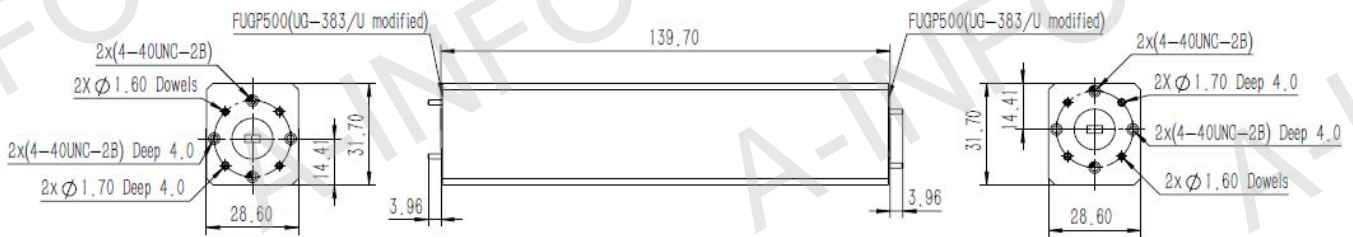

Outline Drawing (Size: mm)

AINFO Inc.

Page 1 of 2

China(Beijing):
China(Chengdu):
USA :

Tel: (+86) 10-6266-7326,
Tel: (+86) 28-8519-2786,
Tel: (+1) 949-346-7326,

(+86) 10-6266-7327
(+86) 28-8519-3044
(+1) 949-639-9660

Fax: (+86) 10-6266-7379
Fax: (+86) 28-8519-3068
Fax: (+1) 949-639-9659

Website: www.ainfoinc.com
Email: sales@ainfoinc.com