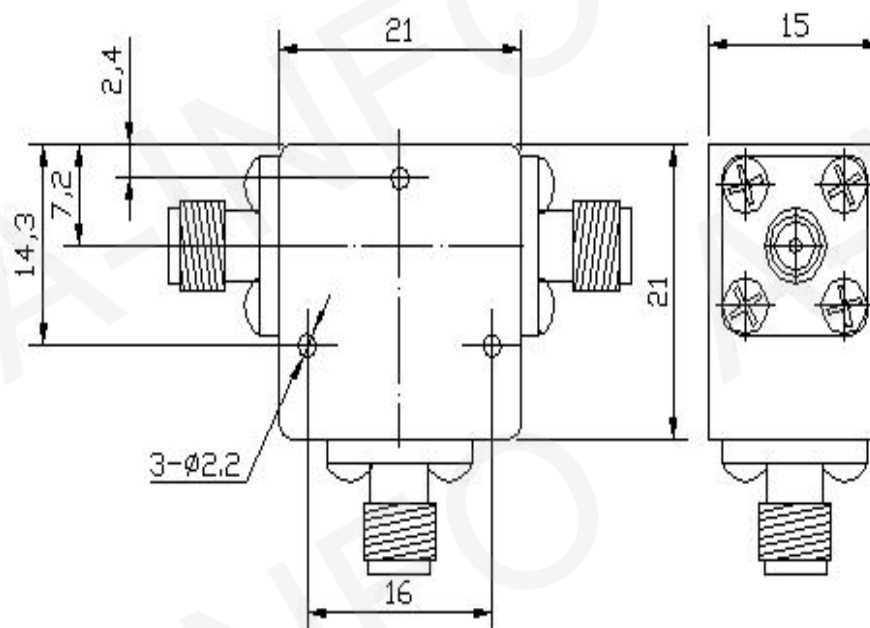

Test report is for reference only.

TEST REPORT
For
JXWBHX-T-2750-2950-23-10

Technical Specification

Center Freq. (GHz)	2.85
Bandwidth(MHz)	200
Insertion Loss(dB)	0.3 max
Isolation(dB)	23 min
VSWR	1.2
Forward Power(W)	10
Reverse Power(W)	10
Connector	SMA-Female
Net Weight(Kg)	0.045 Around

Outline Drawing (Size: mm)

Test Results

Insertion Loss(dB)	Isolation(dB)	VSWR
0.25	26	1.18