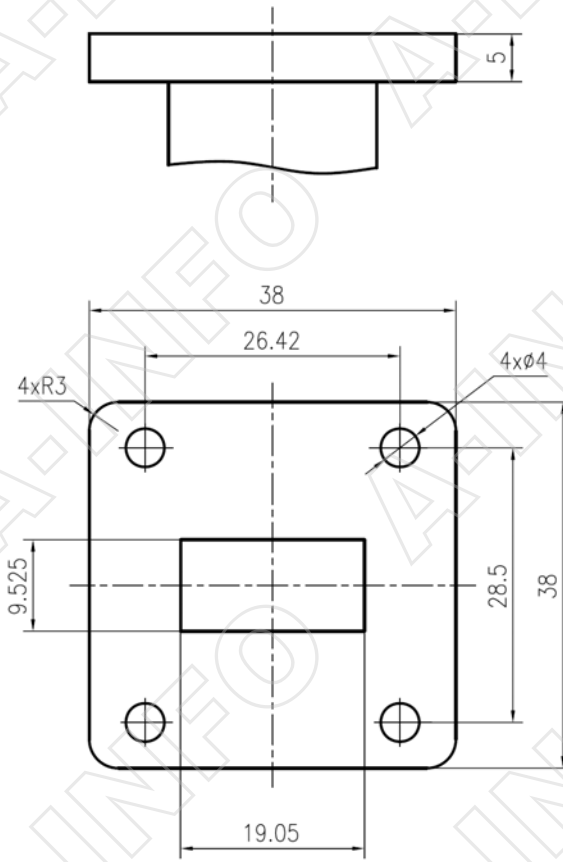

## Technical Specification

Frequency Range(GHz)	10.0 - 15.0
VSWR	1.25
Connector	SMA-F
Waveguide	WR75
Flange	FBP120
Material	Al
Net Weight(Kg)	0.05 Around

## Outline Drawing (Size: mm)

## Flange Drawing

FBP120