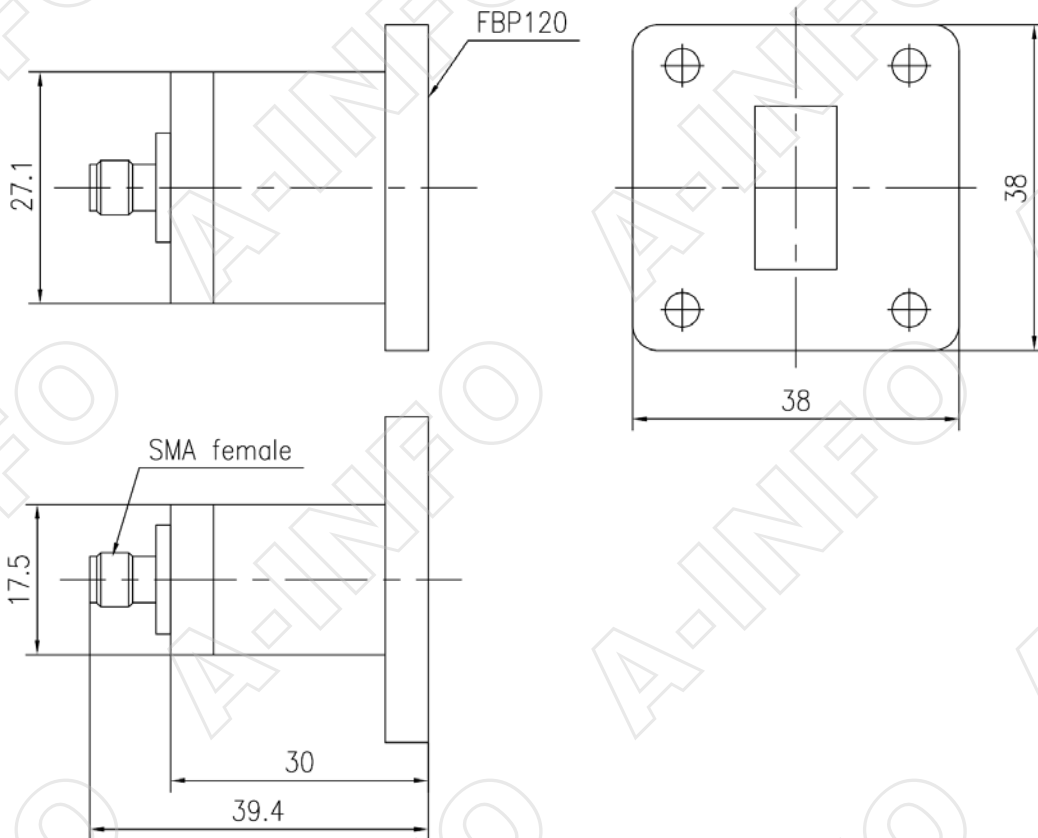

## Technical Specification

Frequency Range(GHz)	10.0 - 15.0
VSWR	1.25
Connector	SMA-F
Waveguide	WR75
Flange	FBP120
Material	Al
Net Weight(Kg)	0.05 Around

## Outline Drawing (Size: mm)